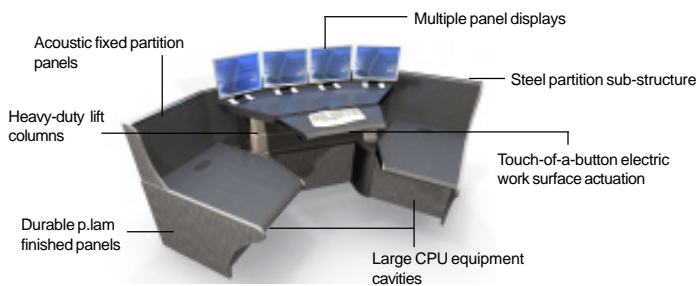

Durable and Modular Structural Design

Designed with a rugged steel frame -the most structurally sound in the industry - the Dispatch™ offers unparalleled durability while its uniquely flexible, modular frame system allows for the use of standard components to create numerous configurations and functional layouts to meet your needs. This structural design also means side modules can be extended, in 6" increments, to effectively "bridge" two positions.

Unparalleled Cable Management

Four partitioned wire management channels help maintain a 6" separation between the power, data, RF and ground cabling while offering hard mounting points for optional cooling fans. Innovative integrated cable management "hinged elbows" keep equipment cables from crimping or pinching while the four wire management energy chains ensure clean cable flow from the work surface level monitors to the console cavity.

Ample Equipment Storage and Easy Access

With two large equipment cavities, Dispatch™ easily accommodates up to 6 CPU's to avoid the need for outboard storage. Mounted forward-facing on slide-out shelves with an innovative cable management system, equipment is easily accessible for servicing from both the front and rear panels to avoid disturbing users during critical operations.

Unique Rear Wall Options

Evans is setting industry standards by offering unique and functional fixed or floating rear partition options to meet all your operator needs, such as functional slat wall, slat/Plexiglas combination wall, cork panels and even sound-absorbing Homasote panels.