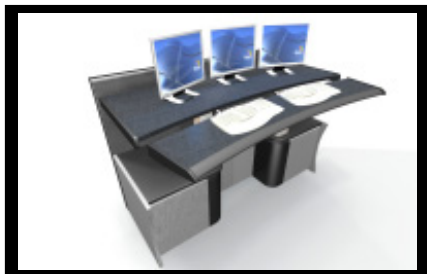

RCMP Emergency Response

Amtrak Police Dispatch

Design Features

Superior Ergonomic Design

Meeting or exceeding standard ergonomic requirements, the Dispatch™ design features two heavy-duty lift columns and easy touch-of-a-button work surface height adjustability, an ADA-compliant separate articulating adjustable keyboard platform, and our patented ergonomic soft waterfall nosing on all worksurfaces - just to name a few.

Durable and Modular Structural Design

Designed with a rugged steel frame -the most structurally sound in the industry - the Dispatch™ offers unparalleled durability while its uniquely flexible, modular frame system allows for the use of standard components to create numerous configurations and functional layouts to meet your needs. This structural design also means side modules can be extended, in 6" increments, to effectively "bridge" two positions.

Unparalleled Cable Management

Four partitioned wire management channels help maintain a 6" separation between the power, data, RF and ground cabling while offering hard mounting points for optional cooling fans. Innovative integrated cable management "hinged elbows" keep equipment cables from crimping or pinching while the four wire management energy chains ensure clean cable flow from the work surface level monitors to the console cavity.

Ample Equipment Storage and Easy Access

With two large equipment cavities, Dispatch™ easily accommodates up to 6 CPU's to avoid the need for outboard storage. Mounted forward-facing on slide-out shelves with an innovative cable management system, equipment is easily accessible for servicing from both the front and rear panels to avoid disturbing users during critical operations.