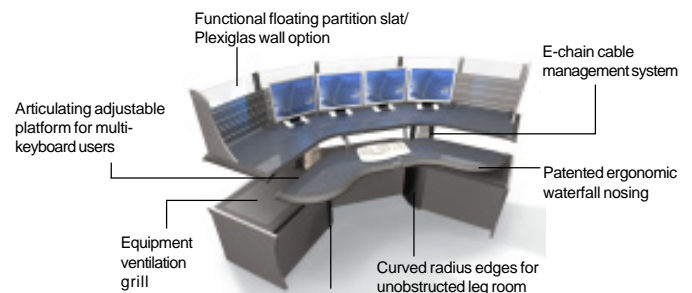

Full Lift Option

phone: 817-329-2009

fax: 817-329-6004

email: info@cceinteriors.com

213 West Hudgins Street, Ste. 600
Grapevine, Texas 76051

www.cceinteriors.com