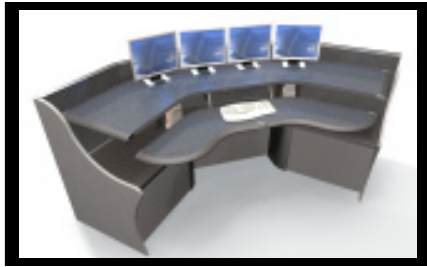

RCMP Emergency Response

Amtrak Police Dispatch

Design Features

Superior Ergonomic Design

Meeting or exceeding standard ergonomic requirements, the Dispatch™ design features two heavy-duty lift columns and easy touch-of-a-button work surface height adjustability, an ADA-compliant separate articulating adjustable keyboard platform, and our patented ergonomic soft waterfall nosing on all worksurfaces - just to name a few.

Durable and Modular Structural Design

Designed with a rugged steel frame -the most structurally sound in the industry - the Dispatch™ offers unparalleled durability while its uniquely flexible, modular frame system allows for the use of standard components to create numerous configurations and functional layouts to meet your needs. This structural design also means side modules can be extended, in 6" increments, to effectively "bridge" two positions.

Unparalleled Cable Management

Four partitioned wire management channels help maintain a 6" separation between the power, data, RF and ground cabling while offering hard mounting points for optional cooling fans. Innovative integrated cable management "hinged elbows" keep equipment cables from crimping or pinching while the four wire management energy chains ensure clean cable flow from the work surface level monitors to the console cavity.

Ample Equipment Storage and Easy Access

With two large equipment cavities, Dispatch™ easily accommodates up to 6 CPU's to avoid the need for outboard storage. Mounted forward-facing on slide-out shelves with an innovative cable management system, equipment is easily accessible for servicing from both the front and rear panels to avoid disturbing users during critical operations.